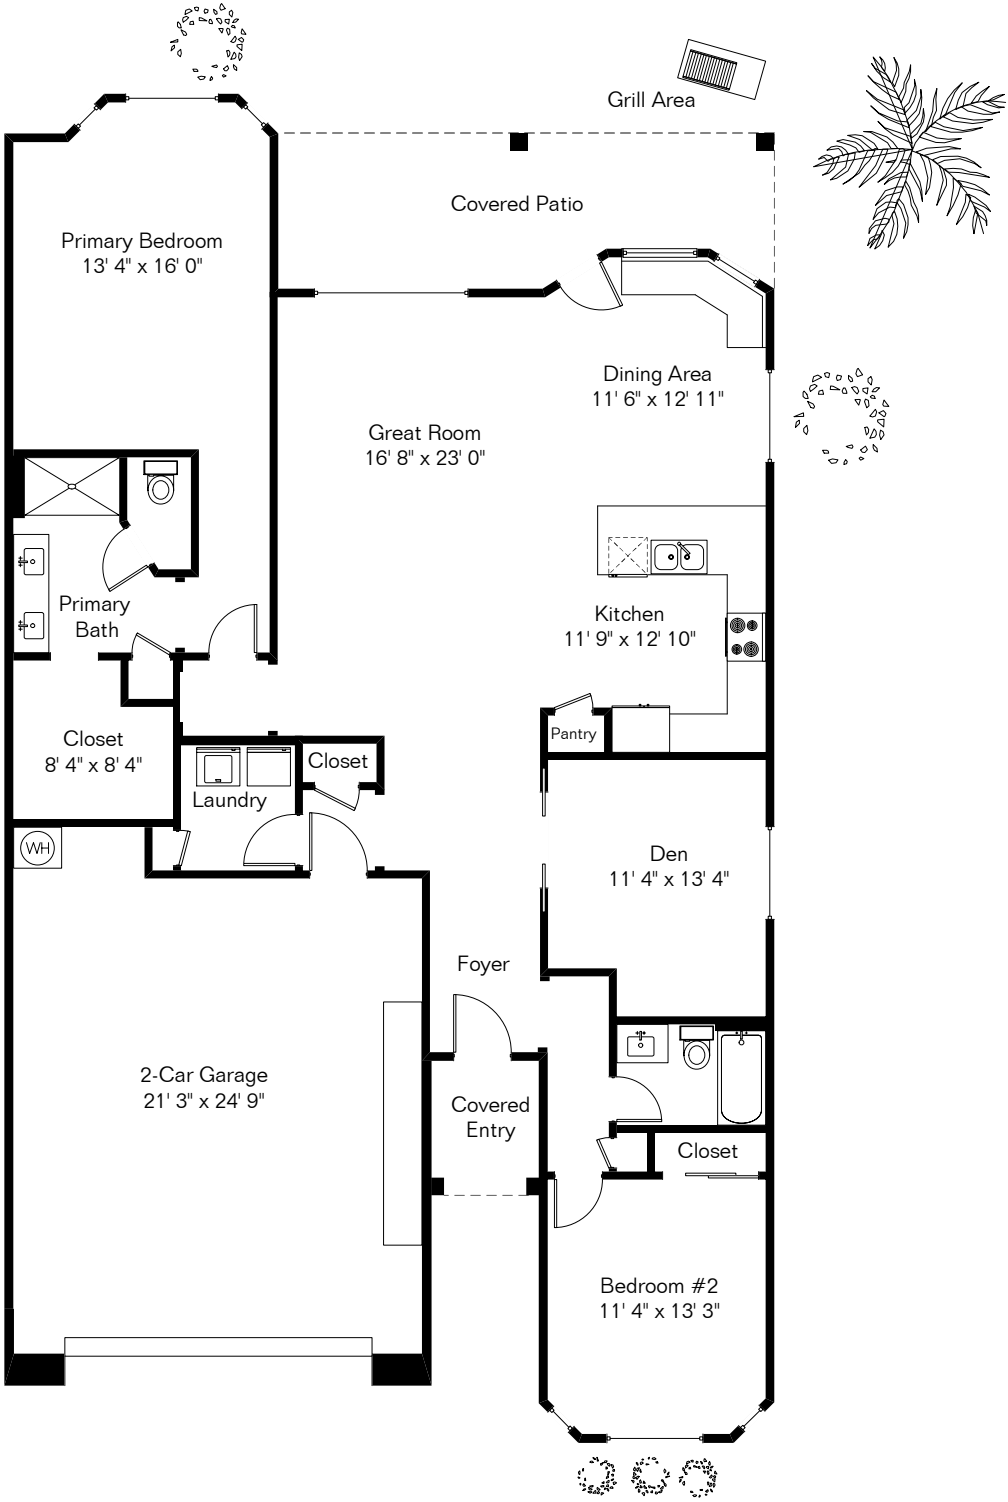

20691 N Lemon Drop Dr

The square footages and room size information are deemed to be reliable but are not guaranteed and should be independently verified. This drawing is for marketing purposes only.

Site Visit November 2022

Living Area 1,760 Sq Ft
Garage 602 Sq Ft

Copyright 2023 Floor Plans First! LLC
All Rights Reserved.